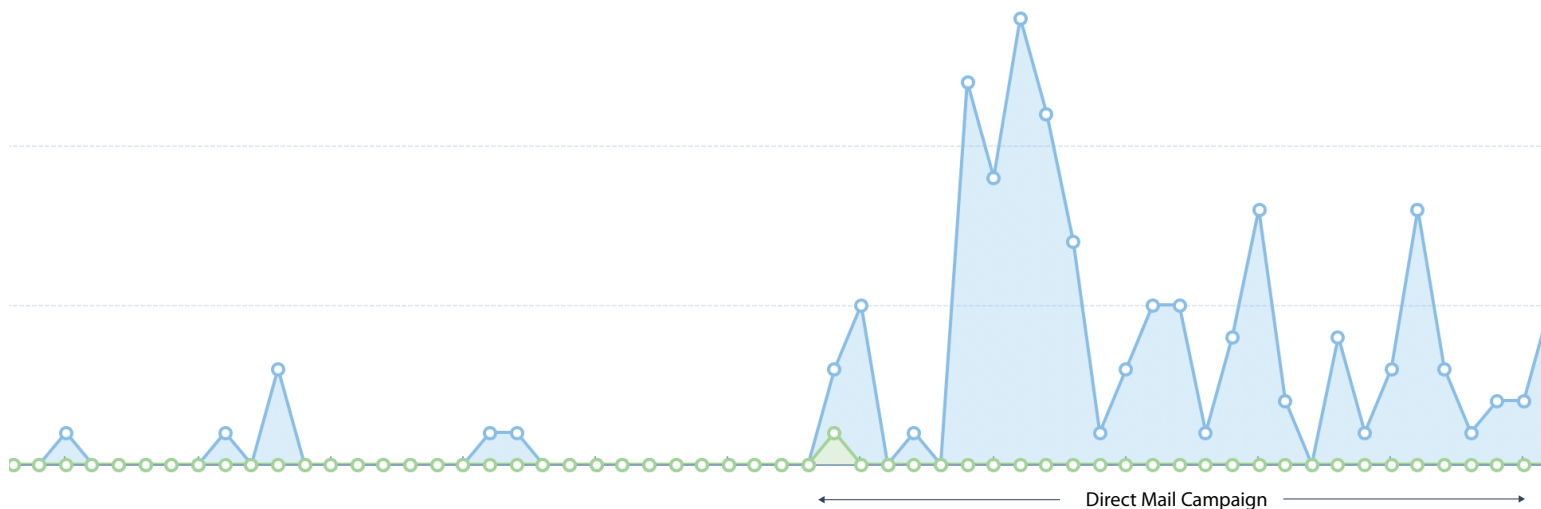

Landing Page Performance

● Direct Traffic ● Organic Search

Workstream's landing page traffic *spiked* as a result of their direct mail campaign. 3 unique selfmailers were mailed during this window.

www.troimail.com