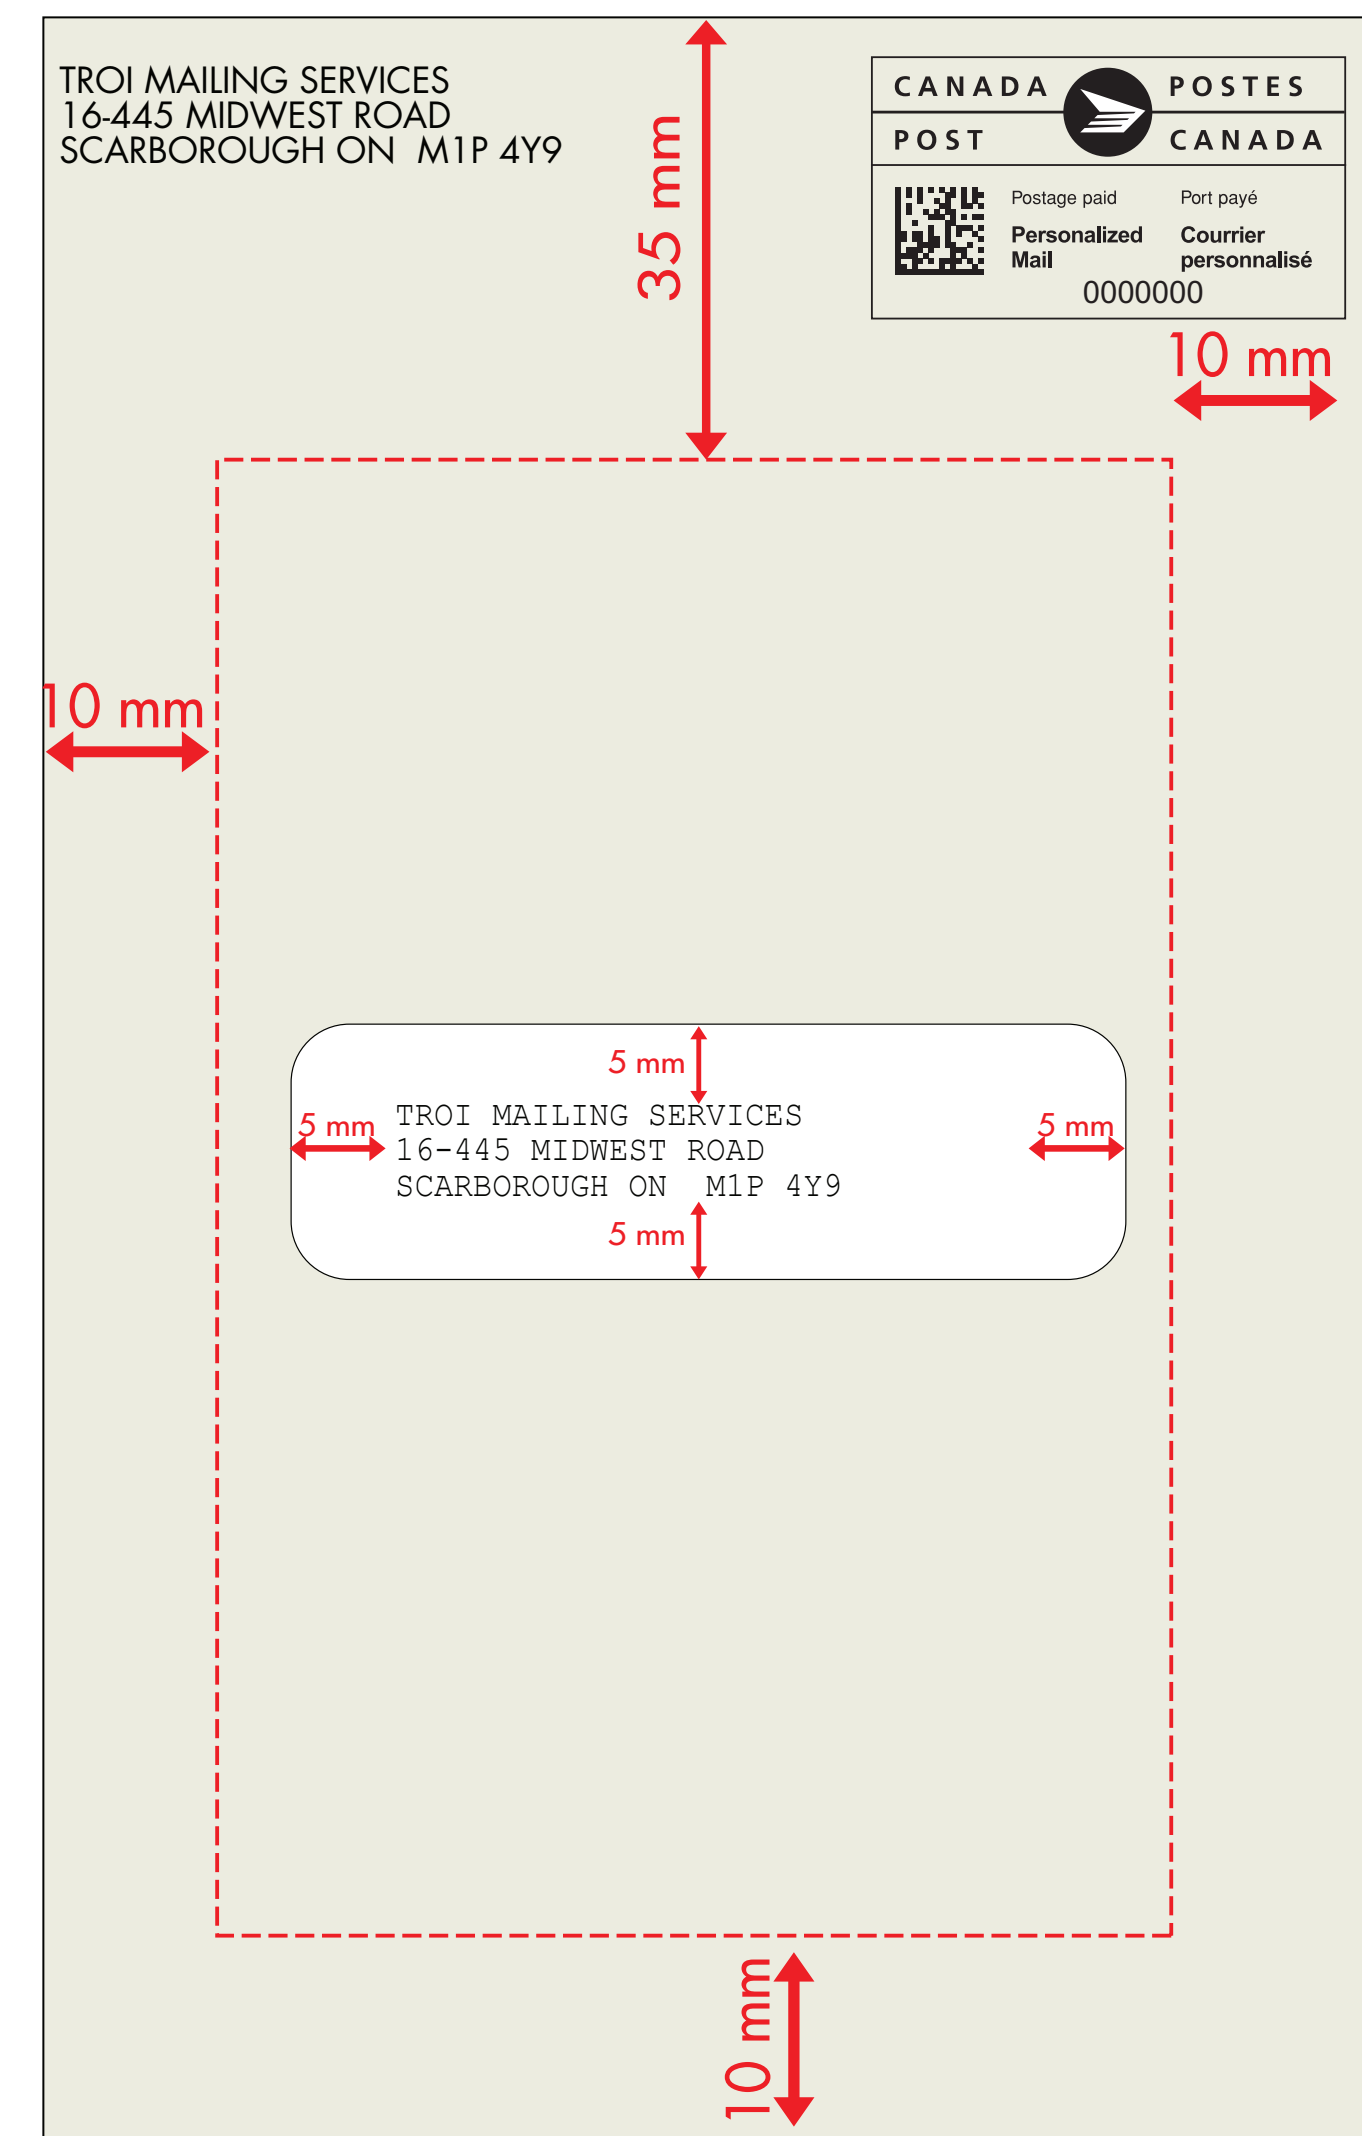

The preferred return address location is on the front of the item.

**troi** Mailing Services  
Smartmail Marketing EXPERT Partner  
CANADA POSTES CANADA

**Got Questions?  
Call Troi Mailing Services!  
1-866-486-0423**

### Vertical Orientation

Bottom Edge ↑

Leading Edge ↑