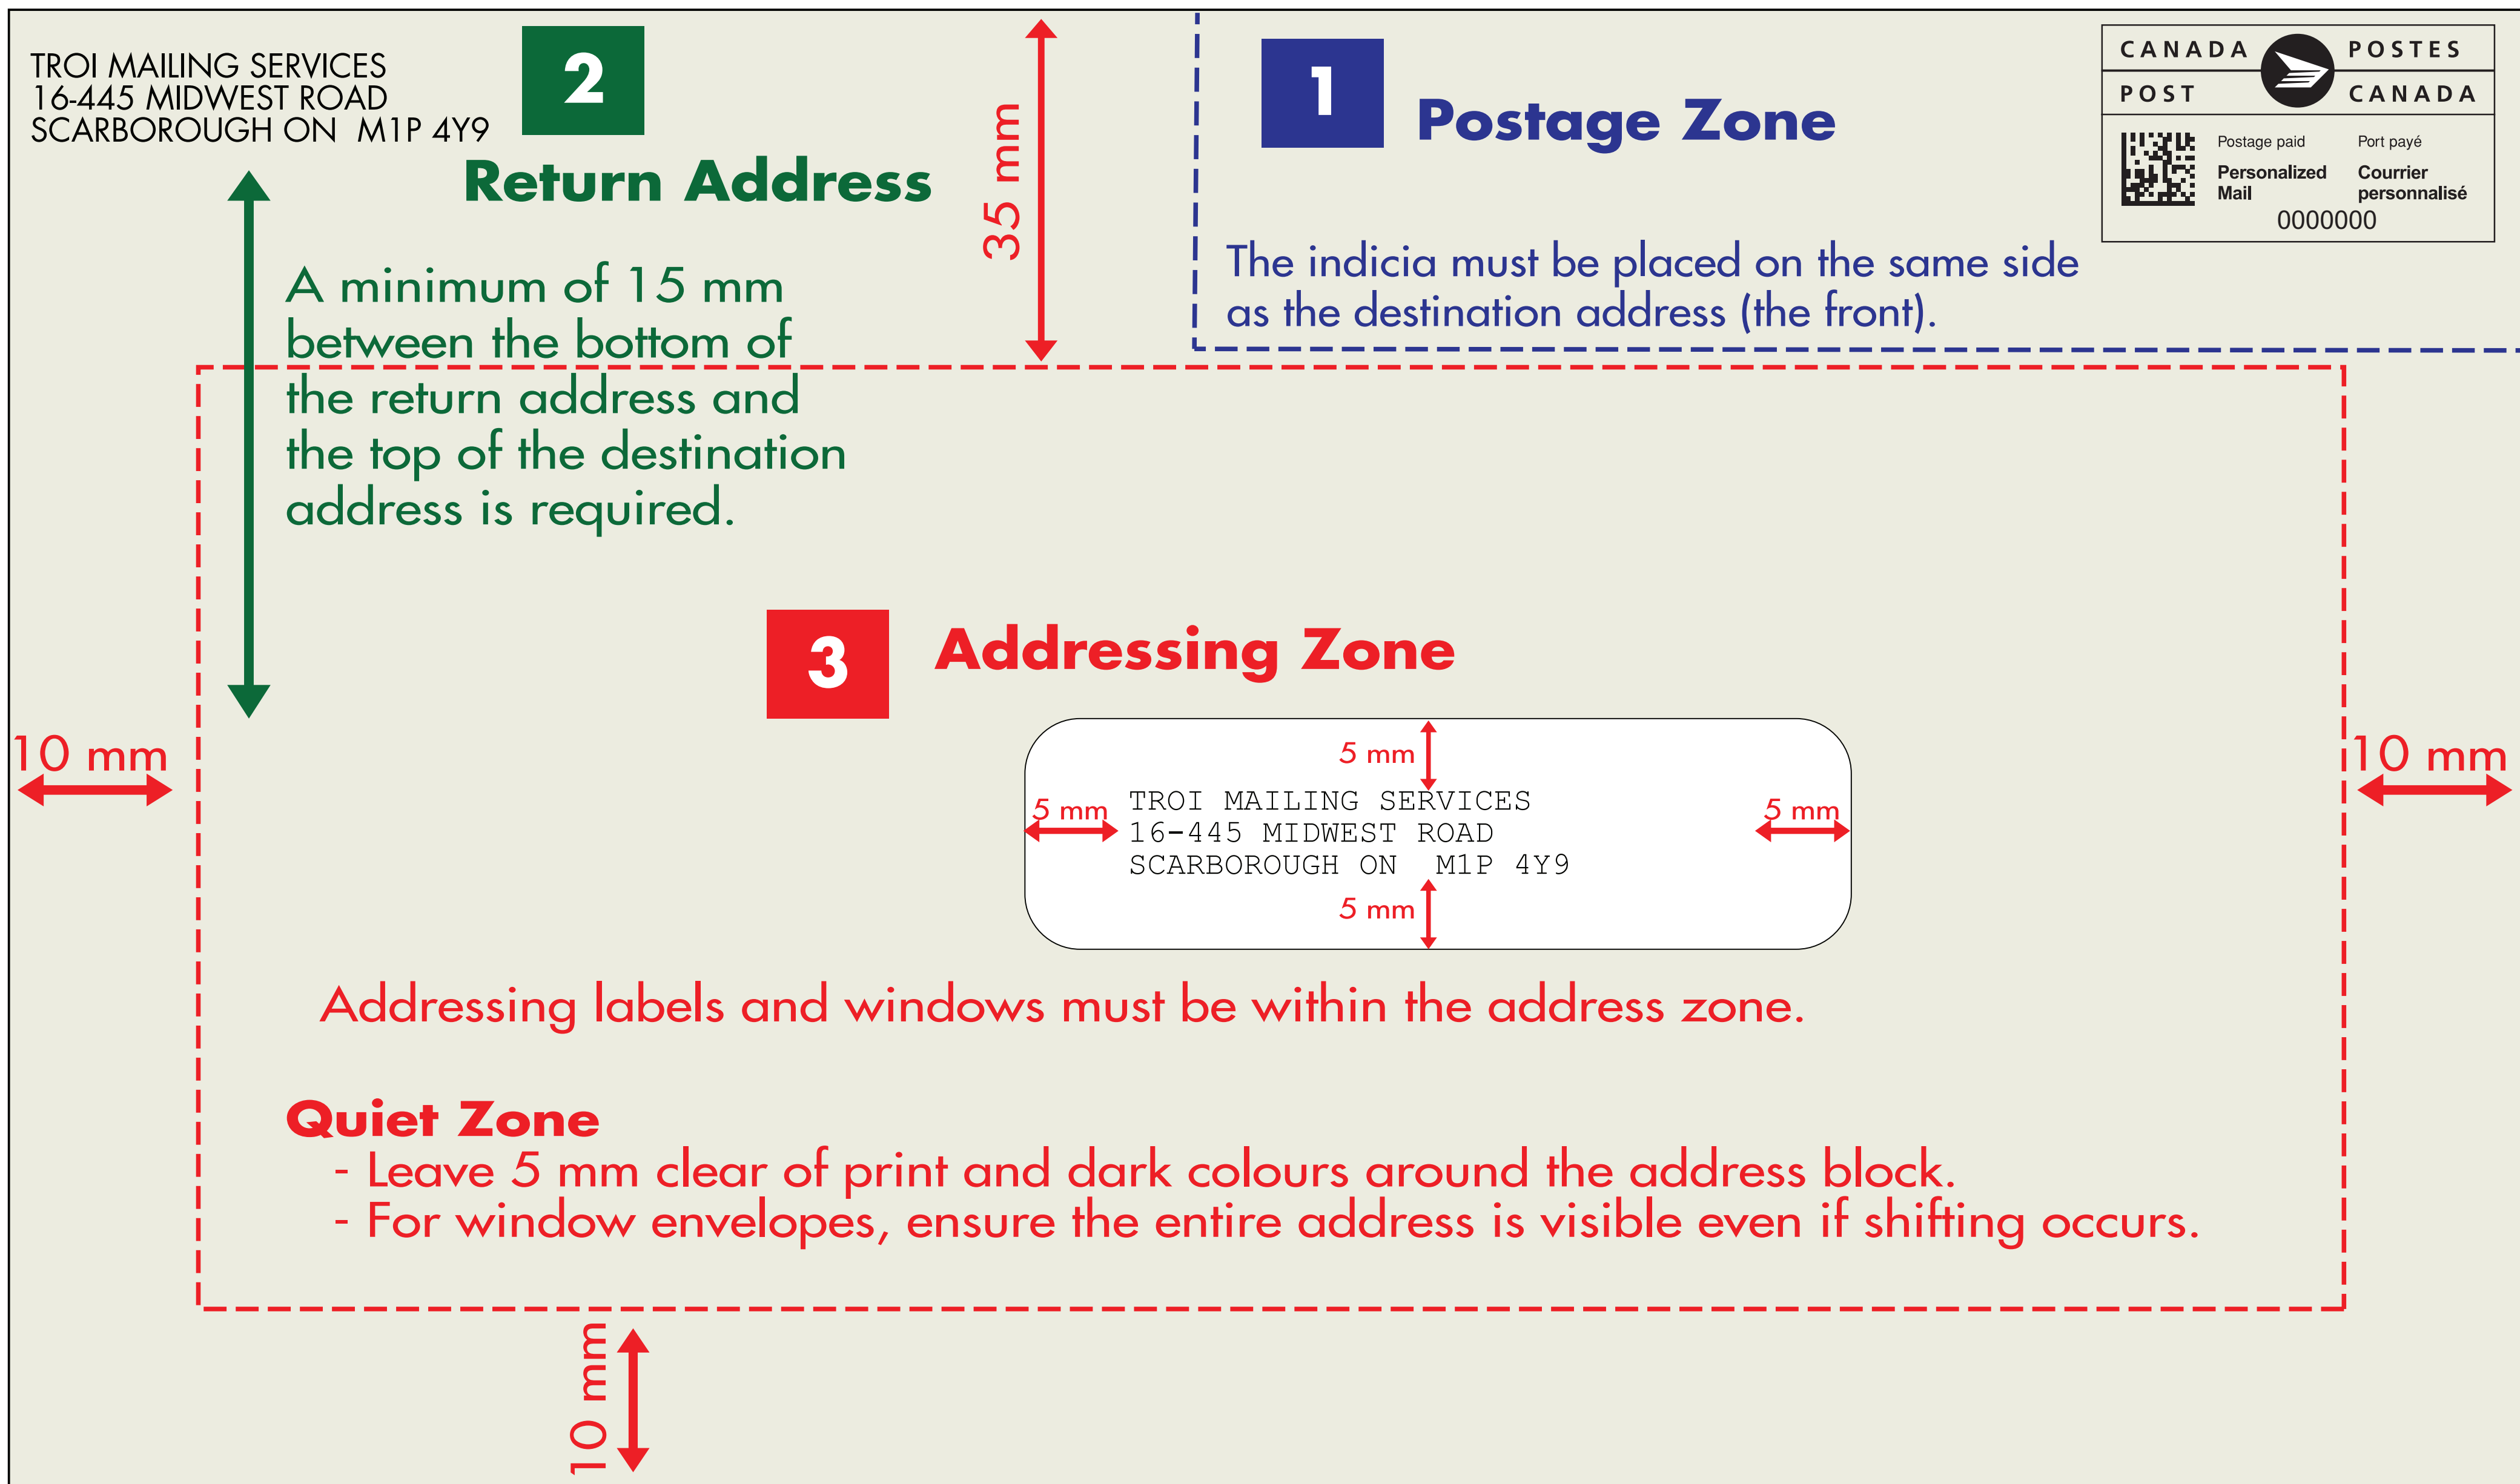

The preferred return address location is on the front of the item.

**troi** Mailing Services  
Smartmail Marketing EXPERT Partner  
CANADA POSTES CANADA

**Got Questions?  
Call Troi Mailing Services!  
1-866-486-0423**

### Vertical Orientation

Bottom Edge ↑

Leading Edge ↑